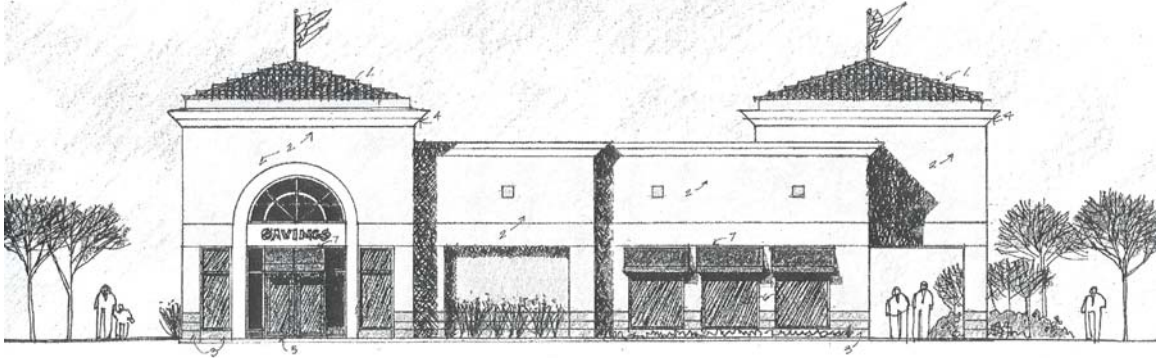

SUMMERHILL RETAIL CENTER

A new shopping area located on McBean in the Valencia Northbridge neighborhood, this 15,944 square foot retail center has a clean look that fits seamlessly with the surrounding shops and residential setting. Warm,

bright colors on the building and generous shade from the tree-lined walkway create a comforting spot that will draw people in to the new shops, two banks, and restaurant.

C O M B S + M I G U E L

SITE PLAN