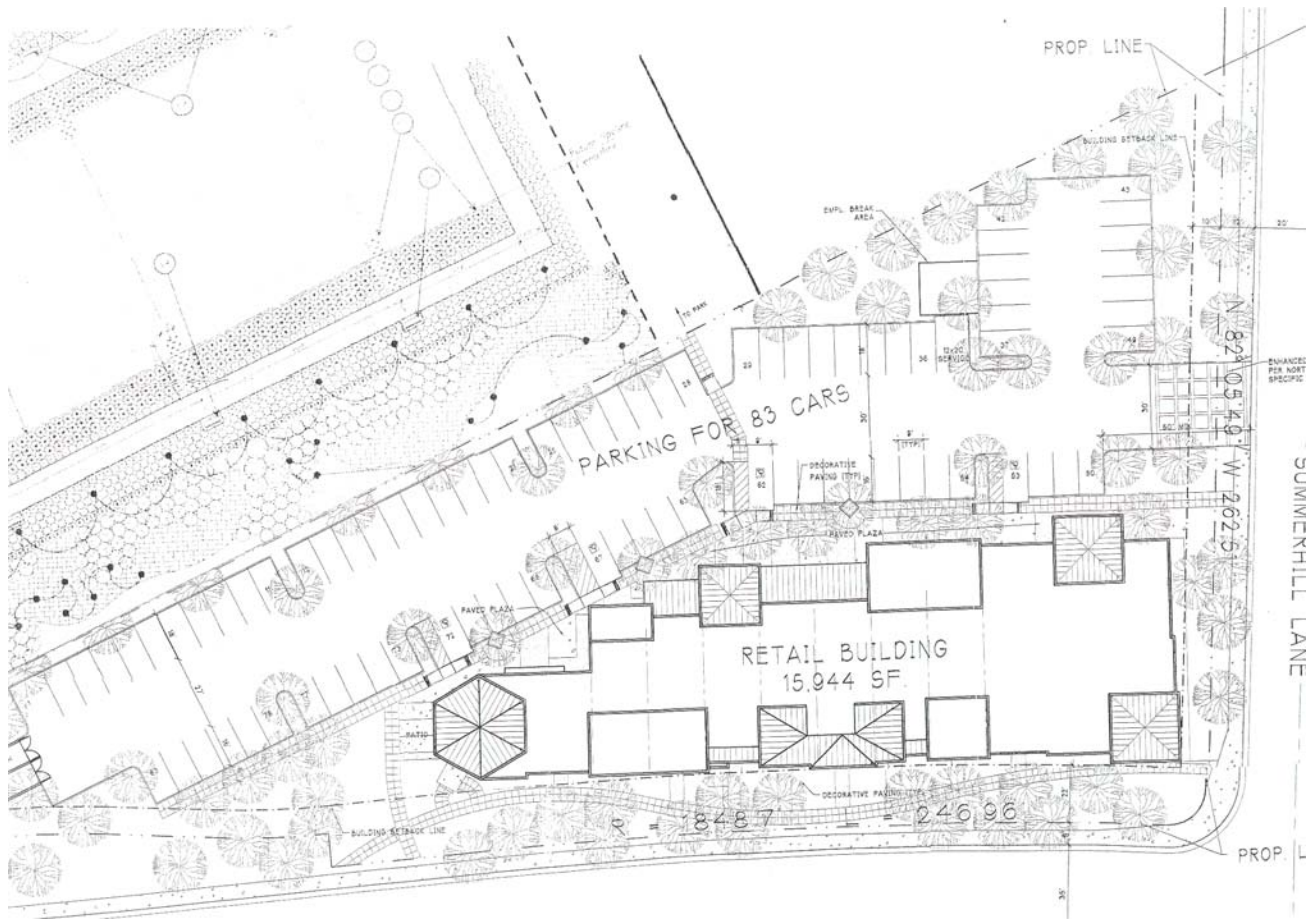

SUMMERHILL RETAIL CENTER

A new shopping area located on McBean in the Valencia Northbridge neighborhood, this 15,944 square foot retail center has a clean look that fits seamlessly with the surrounding shops and residential setting. Warm,

bright colors on the building and generous shade from the tree-lined walkway create a comforting spot that will draw people in to the new shops, two banks, and restaurant.

C O M B S + M I G U E L

SITE PLAN

NORTH ELEVATION

WEST ELEVATION

SOUTH ELEVATION

EAST ELEVATION