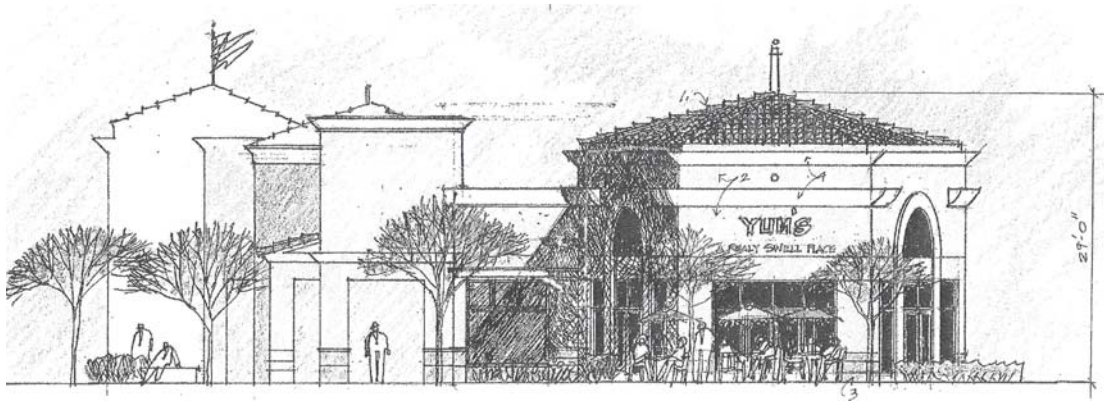

SUMMERHILL RETAIL CENTER

A new shopping area located on McBean in the Valencia Northbridge neighborhood, this 15,944 square foot retail center has a clean look that fits seamlessly with the surrounding shops and residential setting. Warm,

bright colors on the building and generous shade from the tree-lined walkway create a comforting spot that will draw people in to the new shops, two banks, and restaurant.

C O M B S + M I G U E L

SITE PLAN

NORTH ELEVATION

WEST ELEVATION

SOUTH ELEVATION

EAST ELEVATION