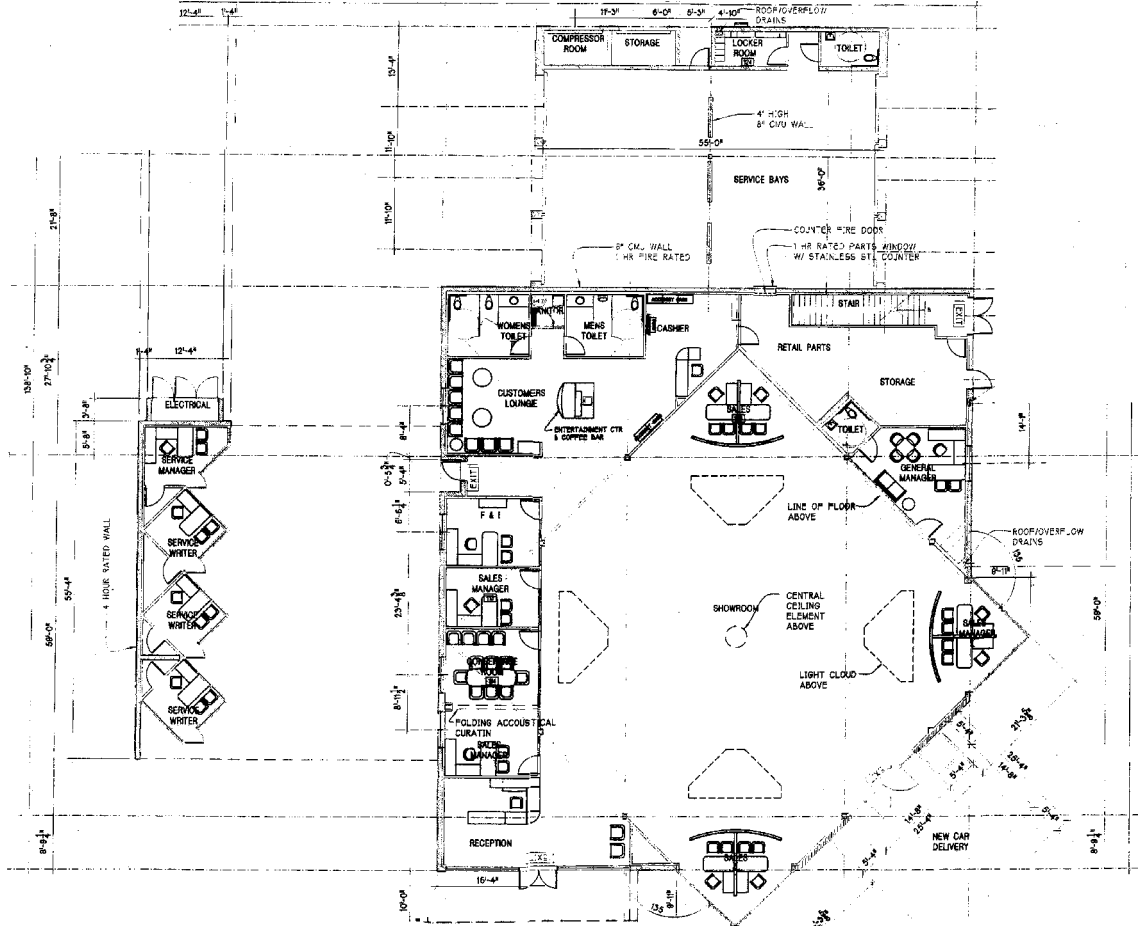

PARKWAY INFINITI

The sleek and smooth lines of Infiniti cars are complimented by this visually commanding building. A corner entrance leads into a large, admirably lit showroom that spotlights the vehicles via “light clouds”; a hanging light structure that gives the vehicles the best amount of light in a very stylish

way. An eye-catching stone tiled overhang that gives the building new texture and depth covers the Southern entrance. Ample space inside the building and out provides customers with room to roam about and explore the undeniably remarkable vehicles.

SITE PLAN

FLOOR PLAN

SOUTH ELEVATION

EAST ELEVATION

NORTH ELEVATION

WEST ELEVATION

C O M B S + M I G U E L