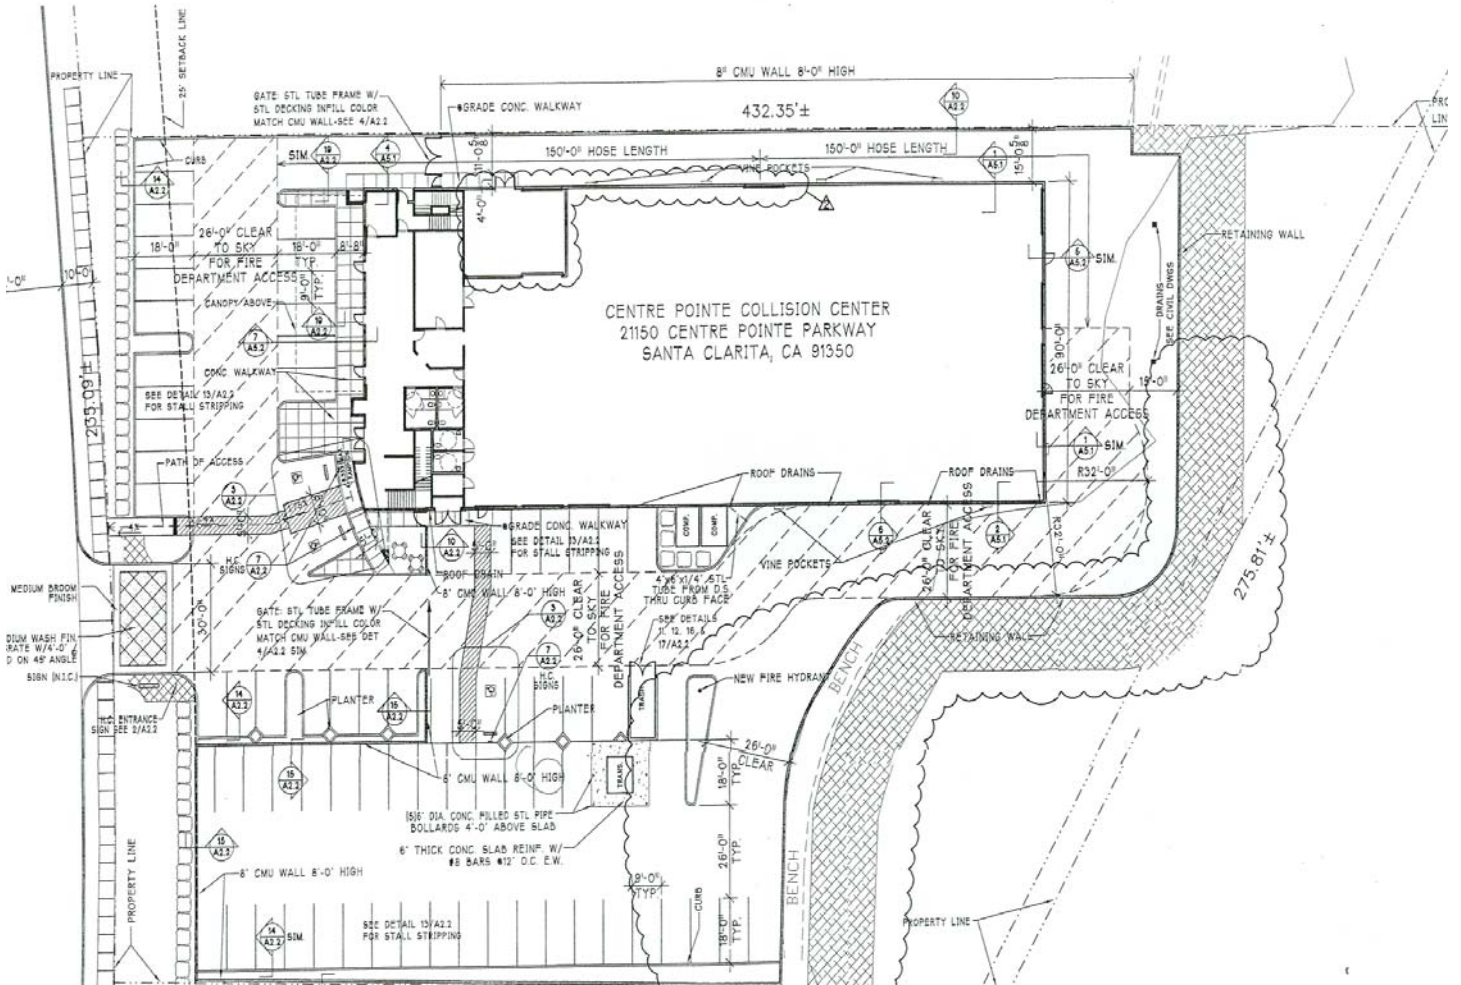

CENTRE POINTE COLLISION CENTER

Simple, clean-cut lines juxtaposed with a sweeping curved glass wall give this building a striking impression. The commanding main entryway, composed of glass and steel, arcs around the tilt-up walls and comes to a startling point, creating an intriguing space. The

roof line follows the arc gently, without distracting the eye from the focal point of the building. Located in the Centre Pointe Business Park, this building has comfortable office spaces situated in the front of the building, and a large interior garage takes up the rest of the space.

SITE PLAN

C O M B S + M I G U E L

NORTH ELEVATION

WEST ELEVATION

SOUTH ELEVATION