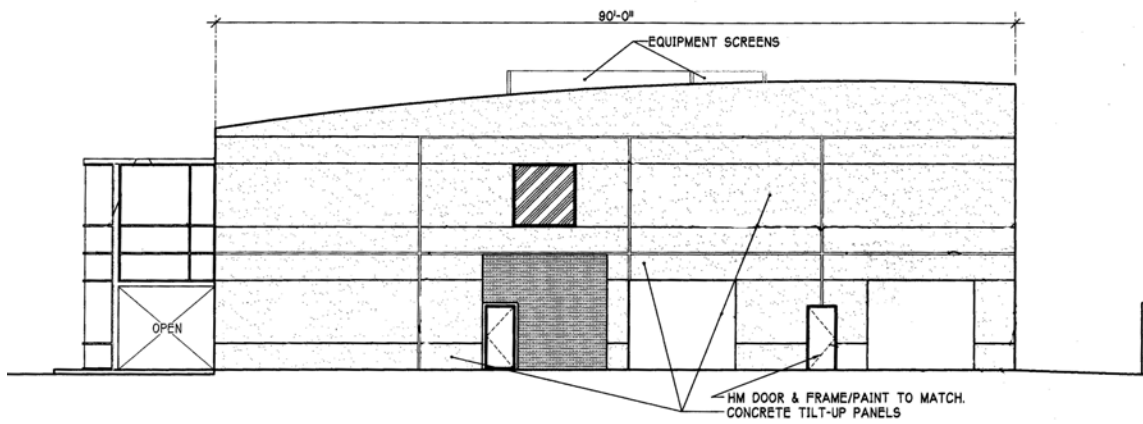

CENTRE POINTE COLLISION CENTER

Simple, clean-cut lines juxtaposed with a sweeping curved glass wall give this building a striking impression. The commanding main entryway, composed of glass and steel, arcs around the tilt-up walls and comes to a startling point, creating an intriguing space. The

roof line follows the arc gently, without distracting the eye from the focal point of the building. Located in the Centre Pointe Business Park, this building has comfortable office spaces situated in the front of the building, and a large interior garage takes up the rest of the space.

SITE PLAN

C O M B S + M I G U E L

NORTH ELEVATION

WEST ELEVATION

SOUTH ELEVATION