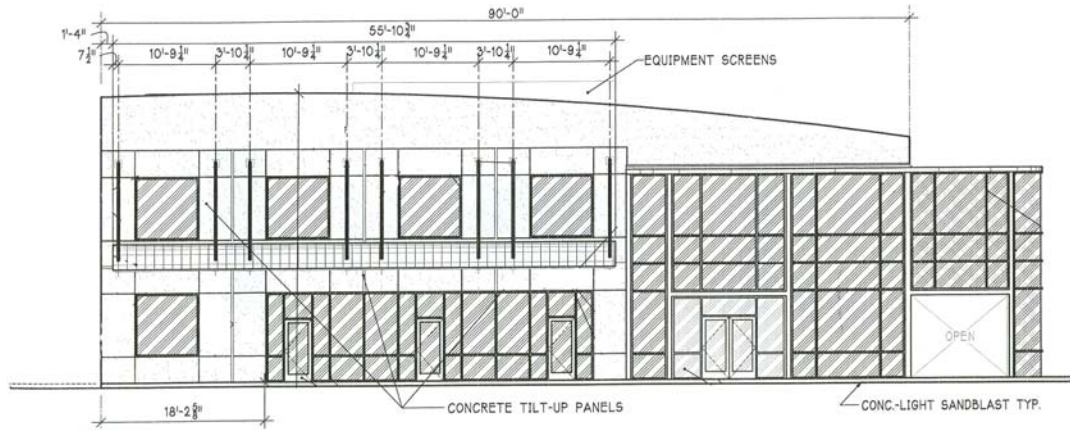

CENTRE POINTE COLLISION CENTER

Simple, clean-cut lines juxtaposed with a sweeping curved glass wall give this building a striking impression. The commanding main entryway, composed of glass and steel, arcs around the tilt-up walls and comes to a startling point, creating an intriguing space. The

roof line follows the arc gently, without distracting the eye from the focal point of the building. Located in the Centre Pointe Business Park, this building has comfortable office spaces situated in the front of the building, and a large interior garage takes up the rest of the space.

SITE PLAN

C O M B S + M I G U E L

NORTH ELEVATION

WEST ELEVATION

SOUTH ELEVATION