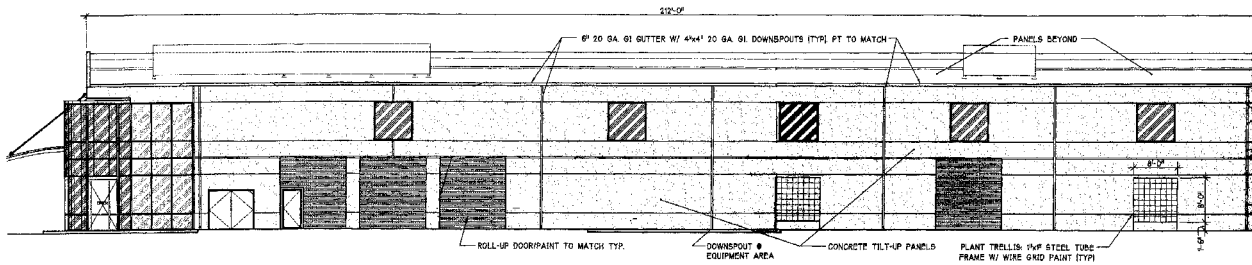

CENTRE POINTE COLLISION CENTER

Simple, clean-cut lines juxtaposed with a sweeping curved glass wall give this building a striking impression. The commanding main entryway, composed of glass and steel, arcs around the tilt-up walls and comes to a startling point, creating an intriguing space. The

roof line follows the arc gently, without distracting the eye from the focal point of the building. Located in the Centre Pointe Business Park, this building has comfortable office spaces situated in the front of the building, and a large interior garage takes up the rest of the space.

SITE PLAN

C O M B S + M I G U E L

NORTH ELEVATION

WEST ELEVATION

SOUTH ELEVATION